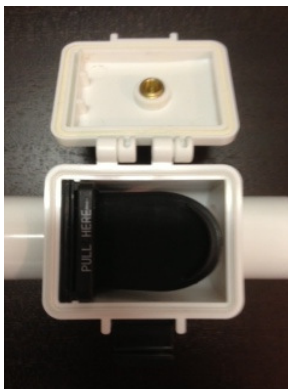

ALL-ACCESS[®]

CONDENSATE CLEANOUT DEVICE

MODEL AA1

(Install & Never Cut Line Again)

Allows Easy Access to Clear and Maintain Drain Lines

- **AUTOMATICALLY Blocks Flow in Opposite Direction of Cleanout**
- **Vacuum Out Line or Blow Out Line Using any Method**
- **Add Drain Line Cleaners**
- **Install Horizontal or Vertical on 3/4" and 1" PVC Drains**
- **Use Flapper Closer Tool to Make it a Shut Off Valve for Multi Drain Units**

ASK TO SEE THE MODELS AA1 & AA1-INS

HOLDER ATTACHED

INSTALLED 3/4" OR 1"

INSTALLED VERTICALLY

USE NITROGEN OR CO2

OPEN TOP COVER

COVER COMES OFF

REMOVE FLAPPER HOLDER

INSERT ADAPTOR

ADAPTOR INSERTED

FLAPPER CLOSER TOOL

ADD DRAIN CLEANER

INSULATION (OPTIONAL)

Visit us at: www.AllAccessDevice.com