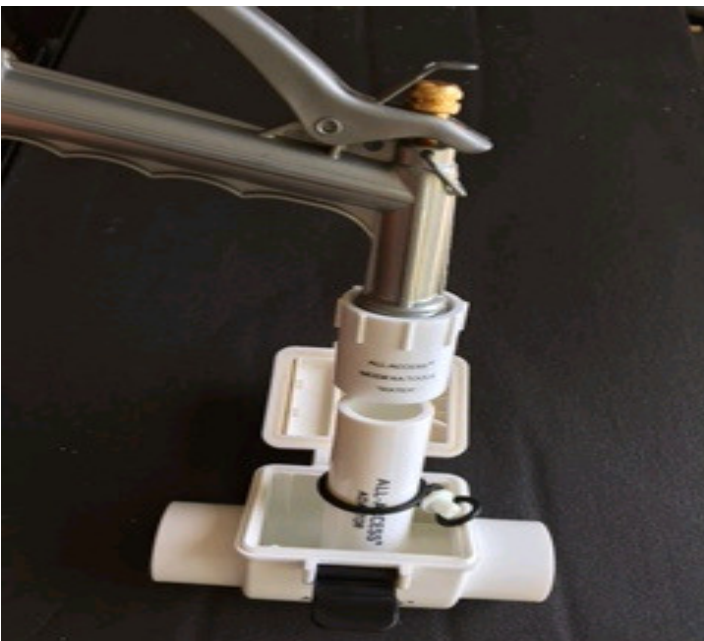

NEW

ALL-ACCESS®

NITROGEN & WATER FLUSH TOOLS

MODEL AA-TOOLS

“CLEAR DRAIN LINES FAST & EASY”

Designed to Fit Onto ¾” PVC Drain Lines & the All-Access® Adaptor

ASK TO SEE THE MODEL AA-TOOLS

NITROGEN TOOL ON ADAPTOR

NITROGEN TOOL ON ¾” PVC

WATER FLUSH TOOL ON ADAPTOR

WATER FLUSH TOOL ON ¾” PVC

Visit us at: www.AllAccessDevice.com